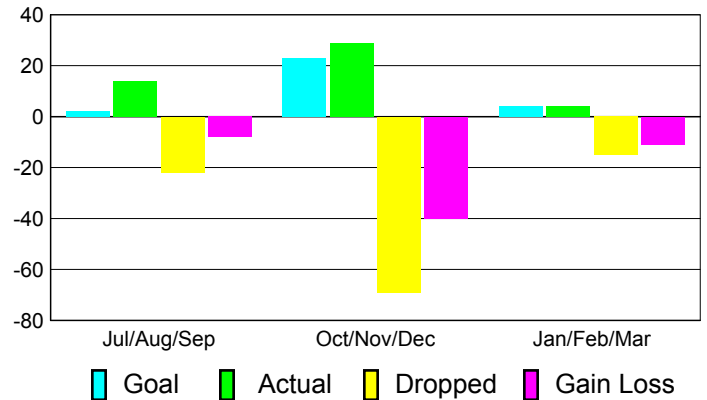

Membership Results 2010-2011

Goal, New, Dropped, Gain/Loss

Comparison of Membership Gain/Loss

Current Year Compared to the Previous Year