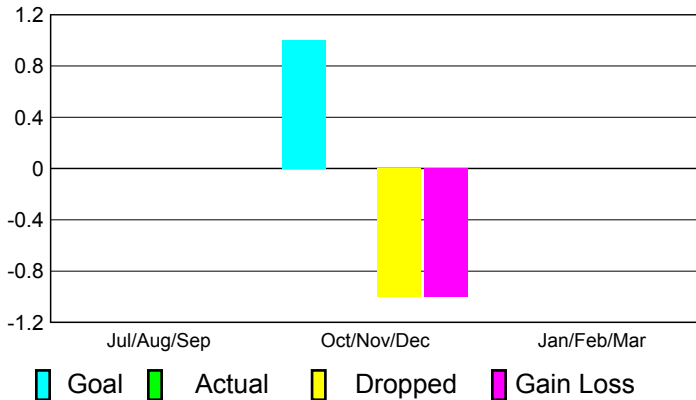

2010-2011 GMT Reports for District (or Undistricted) **District 16 B**

GMT: **ED J LECIUS**

Location: **NEW JERSEY**

GMT CA: **1**

CLUBS

**Club Results
2010-2011**

**Clubs
2009-2010**

| Month | New Club Goal | Actual New Clubs | Actual Dropped Clubs | Gain/Loss of Clubs | Gain/Loss of Clubs |
|---------------|---------------|------------------|----------------------|--------------------|--------------------|
| Jul/Aug/Sep | 0 | 0 | 0 | 0 | 0 |
| Oct/Nov/Dec | 1 | 0 | -1 | -1 | 1 |
| Jan/Feb/Mar | 0 | 0 | 0 | 0 | 0 |
| Totals | 1 | 0 | -1 | -1 | 1 |

Club Results 2010-2011

Goal, New, Dropped, Gain/Loss

Comparison of Club Gain/Loss

Current Year Compared to the Previous Year

YTD Status Quo Clubs 2010-2011

Status Quo Clubs Compared to Status Quo Members

MEMBERSHIP